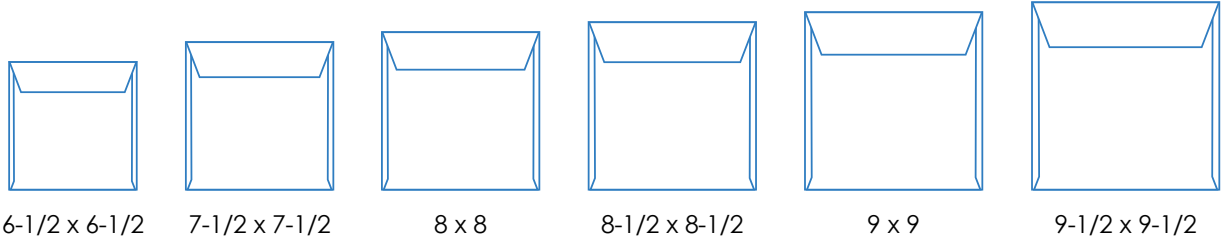

Standard envelope categories and sizes are shown below.

Announcement Envelopes

A-Style Envelopes (Square Flap and Side Seams)			
Name	Envelope Size	Single Card Insert Size	Folded Card Flat Size
A-2	4-3/8 x 5-3/4	4-3/16 x 5-1/2	4-3/16 x 11
A-6	4-3/4 x 6-1/2	4-5/8 x 6-3/16	4-5/8 x 12-3/8
A-7	5-1/4 x 7-1/4	5 x 6-7/8	5 x 13-3/4
A-8	5-1/2 x 8-1/8	5-1/4 x 7-3/4	5-1/4 x 15-1/2
A-10	6 x 9-1/2	5-3/4 x 9-1/8	5-3/4 x 18-1/4
A-Long (Slimline)	3-7/8 x 8-7/8	3-3/4 x 8-5/8	3-3/4 x 17-1/4

Baronial-Style Envelopes (Pointed flap and diagonal seams)			
Name	Envelope Size	Panel/Plain Card	Plain/Panel Folder
4 Baronial	3-5/8 x 5-1/8	3-1/2 x 4-7/8	4-7/8 x 7
5 Baronial	4-1/8 x 5-1/2	4 x 5-1/4	5-1/4 x 8
5.5 Baronial	4-3/8 x 5-3/4	4-1/4 x 5-1/2	5-1/2 x 8-1/2
6 Baronial	4-3/4 x 6-1/2	4-5/8 x 6-1/4	6-1/4 x 9-1/4
Lee	5-1/4 x 7-1/4	5-1/8 x 7	6-5/8 x 10

For additional assistance, please contact your HBP Account Executive.

continued ↪

Square Envelopes

Standard square envelope sizes are shown below. Square mail pieces have additional postage requirements so please check with your HBP team to understand potential postage cost implications for using square envelopes.