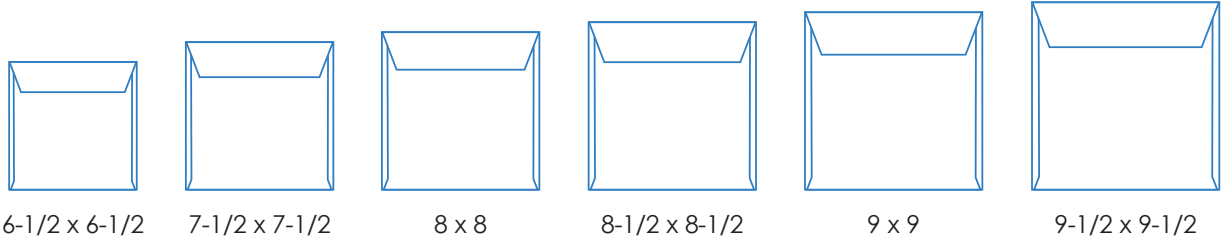

Standard envelope categories and sizes are shown below.

Announcement Envelopes

A-Style Envelopes (Square Flap and Side Seams)			
Name	Envelope Size	Single Card Insert Size	Folded Card Flat Size
A-2	4-3/8 x 5-3/4	4-3/16 x 5-1/2	4-3/16 x 11
A-6	4-3/4 x 6-1/2	4-5/8 x 6-3/16	4-5/8 x 12-3/8
A-7	5-1/4 x 7-1/4	5 x 6-7/8	5 x 13-3/4
A-8	5-1/2 x 8-1/8	5-1/4 x 7-3/4	5-1/4 x 15-1/2
A-10	6 x 9-1/2	5-3/4 x 9-1/8	5-3/4 x 18-1/4
A-Long (Slimline)	3-7/8 x 8-7/8	3-3/4 x 8-5/8	3-3/4 x 17-1/4

Baronial-Style Envelopes (Pointed flap and diagonal seams)			
Name	Envelope Size	Panel/Plain Card	Plain/Panel Folder
4 Baronial	3-5/8 x 5-1/8	3-1/2 x 4-7/8	4-7/8 x 7
5 Baronial	4-1/8 x 5-1/2	4 x 5-1/4	5-1/4 x 8
5.5 Baronial	4-3/8 x 5-3/4	4-1/4 x 5-1/2	5-1/2 x 8-1/2
6 Baronial	4-3/4 x 6-1/2	4-5/8 x 6-1/4	6-1/4 x 9-1/4
Lee	5-1/4 x 7-1/4	5-1/8 x 7	6-5/8 x 10

For additional assistance, please contact your HBP Account Executive.

continued ↪

Square Envelopes

Standard square envelope sizes are shown below. Square mail pieces have additional postage requirements so please check with your HBP team to understand potential postage cost implications for using square envelopes.